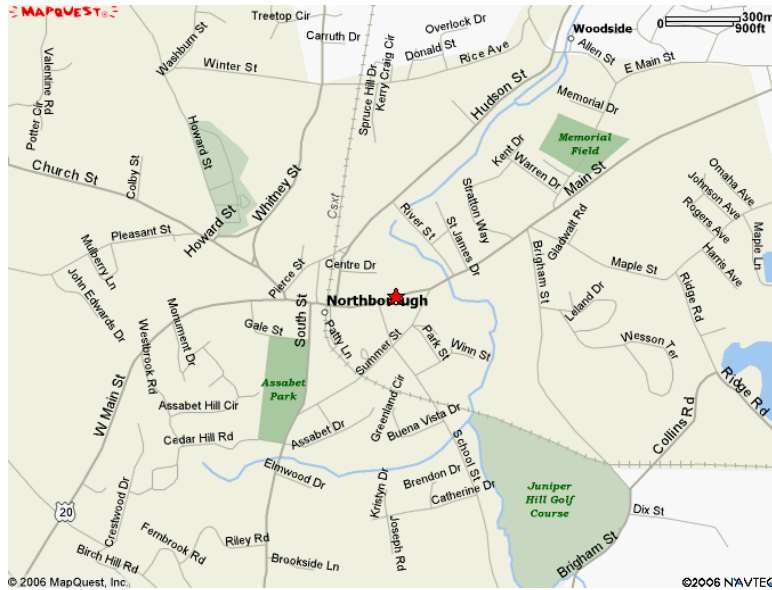

# Hays Funeral Home

Three generations of service

## DIRECTIONS FROM THE WEST:

- Take I-290 through Worcester to Exit 24 (Church Street, Northborough, and Boylston).
- At the end of the exit ramp, bear right onto Church Street and follow for
- approximately two miles to a traffic light in the center of town.
- Make a left at the light onto Main Street/Route 20.
- After crossing over the railroad tracks in the center of town, Hays Funeral Home is the 10th building on your right.

## DIRECTIONS FROM THE EAST:

- Take the Massachusetts Turnpike to I-495 North.
- Take Exit 24B (Route 20 West/Northborough).
- Follow Route 20 for approximately 3.5 miles into Northborough.
- The funeral home is on the left, next to Gray's Carpet Center.

## DIRECTIONS FROM I-495:

- Take Exit 24B (Route 20 West/Northborough).
- Follow Route 20 for approximately 3.5 miles into Northborough.
- The funeral home is on the left next to Gray's Carpet Center.

Thomas H. Hays III, Director  
56 Main Street, Northborough, MA 01532  
Telephone: 508-393-6591